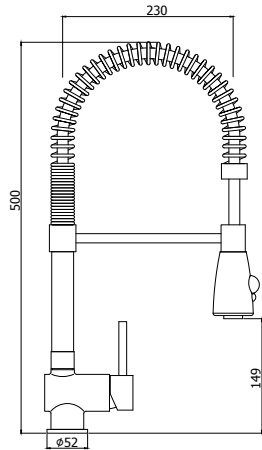

© **SK 176CR**

Miscelatore lavello "Professional" con doccetta cilindrica getto regolabile

"One hole sink mixer "Professional" with cylindrical hand-shower with adjustable spray

© **SK 177CR**

Miscelatore lavello "PROFESSIONAL" con doccetta bombata 2 getti

"PROFESSIONAL" one-hole sink mixer with two-spray round hand-shower

© **SK 178CR**

Miscelatore lavello "PROFESSIONAL" con doccetta LUX 2 getti

"PROFESSIONAL" one-hole sink mixer with two-spray luxury hand-shower

© **SK 179CR**

Miscelatore lavello "PROFESSIONAL" con doccetta ABS Minimal 2 getti

"PROFESSIONAL" one-hole sink mixer with two-spray ABS Minimal hand-shower

stick