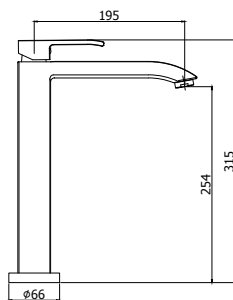

© EF 179CR

© LEA 176CR

© LEA 176CR

Miscelatore lavello "PROFESSIONAL" con doccetta getto fisso
One-hole "PROFESSIONAL" sink mixer, single mode hand-shower

© LEA 880CR

Miscelatore lavello monoforo canna piatta orientabile
One-hole sink mixer with rectangular swivelling spout