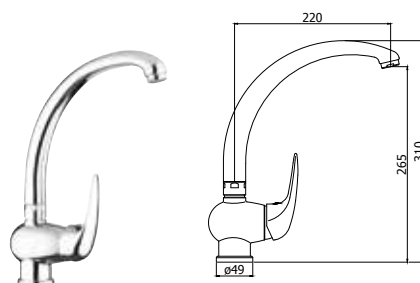

© DU 181CR

Miscelatore lavello monoforo con
canna **tubo** orientabile
*One-hole sink mixer with **tube** swivelling spout*