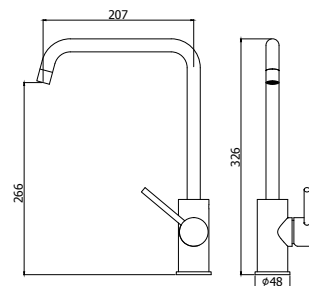

FINITURE FINISHES

CR - Finitura CROMO
CR - CHROME PLATED finish

MC - Finitura SATINATO + CROMO
MC - MATT CHROME + CHROME finish

AC - Finitura ACCIAIO
AC - STEEL finish

© **LIG 180CR**

Miscelatore lavello monoforo alto con canna orientabile
Tall one-hole sink mixer with swivelling spout

© **LIG 980CR**

Miscelatore lavello monoforo con canna 2 pieghe orientabile
Tall one-hole sink mixer with swivelling spout

© **LIG 179CR**

Miscelatore lavello "Professional" con doccia estraibile (2 getti) e canna orientabile
One-hole "Professional" sink mixer with pull-out hand-shower (two spray) and swivelling spout