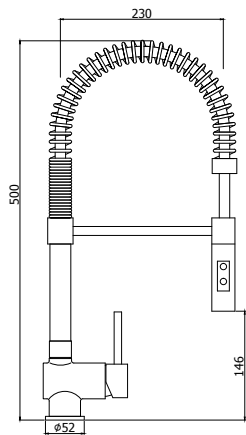

© **SK 179CR**

Miscelatore lavello "PROFESSIONAL" con doccetta ABS Minimal 2 getti

"PROFESSIONAL" one-hole sink mixer with two-spray ABS Minimal hand-shower