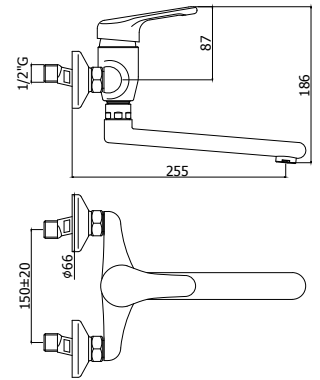

© **NT 161CR**

Miscelatore lavello a muro con canna **tubo** orientabile
Wall sink mixer with swivelling tube spout

FINITURE
FINISHES

CR - Finitura CROMO
CR - CHROME PLATED finish