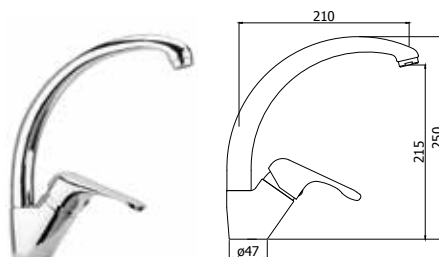

© DE 181CR

Miscelatore lavello monoforo con
canna **tubo** orientabile
*One-hole sink mixer with **tube** swivelling spout*

© DE 182CR

Miscelatore lavello monoforo canna **fusa** orientabile
*One-hole sink mixer with swivelling **cast** spout*