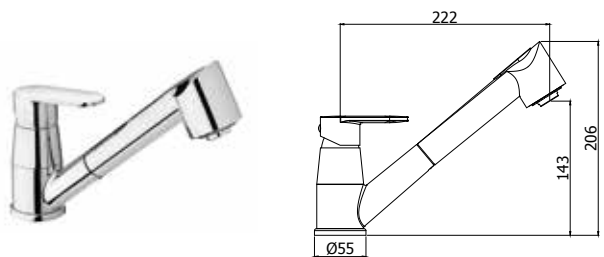

◎ CA 183CR

Miscelatore lavello con doccia estraibile (2 getti) e canna orientabile
One-hole sink mixer with pull-out hand-shower (two-spray) and swivelling spout