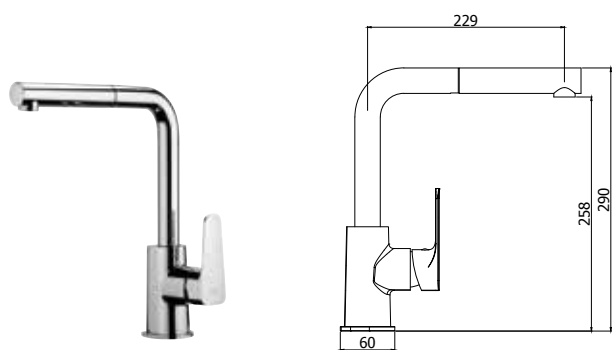

Miscelatore lavello monoforo con canna **piatta** orientabile
One-hole sink mixer with **flat** swivelling spout

© SY 181CR

Miscelatore lavello monoforo con canna **tonda** orientabile
One-hole sink mixer with **round** swivelling spout

© SY 180CR

© SY 185CR

Miscelatore lavello monoforo con doccia estraibile (monogetto) e canna tonda orientabile

One-hole sink mixer with pull-out hand-shower (single-spray) and round swivelling spout

© SY 285CR