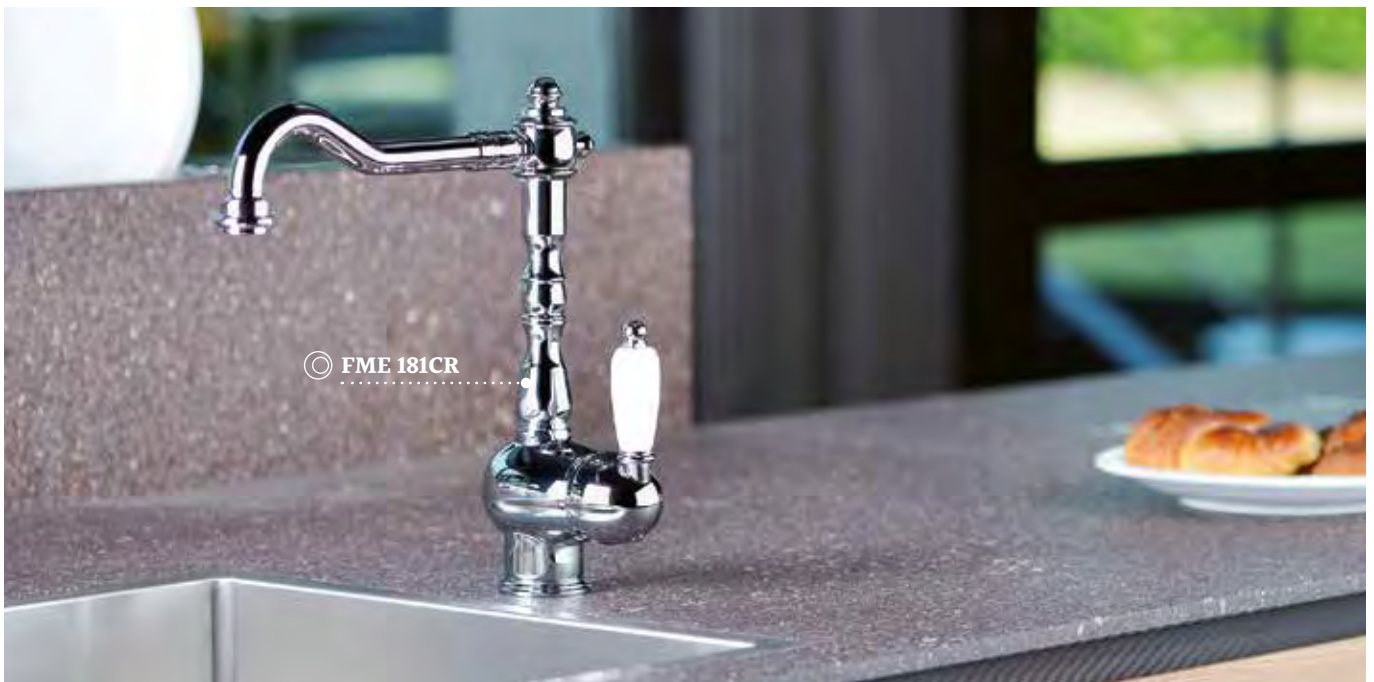

AG - Finitura ARGENTO
 AG - SILVER finish

BR - Finitura BRONZATO
 BR - BRONZE finish

RM - Finitura RAMATO
 RM - COPPER finish

© FME 181BR

© IRV 180CR
 Monoforo lavello con canna orientabile
 One-hole sink mixer with swivelling spout