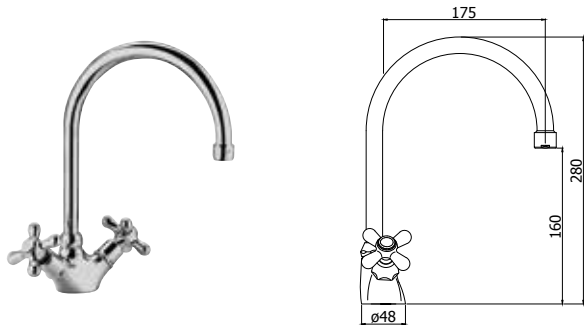

© IRV 180CR
Monoforo lavello con canna orientabile
One-hole sink mixer with swivelling spout