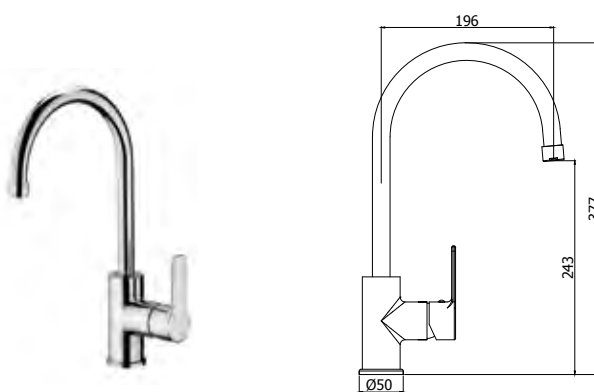

© RED 181CR

Miscelatore lavello monoforo con canna **small** orientabile
One-hole sink mixer with **small** swivelling spout