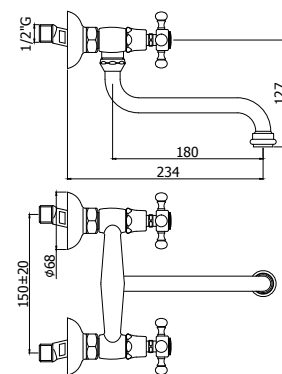

FBLV
LEVA BELINDA
BELINDA HANDLE

FCMV
LEVA CAMILLA
CAMILLA HANDLE

FMEV
LEVA MELISSA
MELISSA HANDLE

Gruppo lavello a muro con canna orientabile
Wall sink mixer with swivelling spout