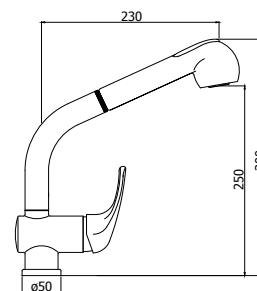

◎ **ND 182TCR**

Miscelatore lavello monoforo con canna **tubo** orientabile
*One-hole sink mixer with **tube** swivelling spout*

◎ **ND 183CR**

Miscelatore lavello con doccia estraibile (2 getti) e canna **tubo** orientabile
One-hole sink mixer with pull-out hand-shower (two-spray) and swivelling spout

◎ **ND 184CR**

Miscelatore lavello monoforo con canna orientabile e attacco lavastoviglie
Tall one-hole sink mixer with swivelling spout and dish-washer machine connection

◎ **ND 185CR**

Miscelatore lavello con doccia estraibile (2 getti) e canna orientabile
One-hole sink mixer with pull-out hand-shower (two-spray) and swivelling spout