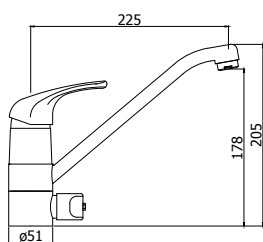

◎ **ND 182TCR**

Miscelatore lavello monoforo con canna **tubo** orientabile
*One-hole sink mixer with **tube** swivelling spout*

◎ **ND 183CR**

Miscelatore lavello con doccia estraibile (2 getti) e canna **tubo** orientabile
One-hole sink mixer with pull-out hand-shower (two-spray) and swivelling spout