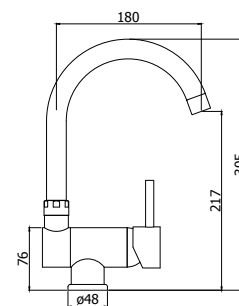

SK 189CR

Miscelatore lavello laterale con canna reclinabile sotto finestra
One-hole sink mixer with below windows

SK 190CR

Miscelatore lavello monoforo con canna orientabile e 3° ingresso per acqua depurata
Tall one-hole sink mixer with swivelling spout and 3rd inlet for purified water