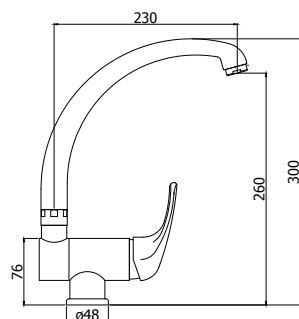

◎ **ND 189CR**

Miscelatore lavello laterale canna reclinabile sotto finestra
One-hole sink mixer below window