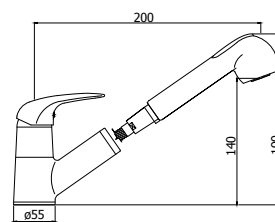

◎ **DU 183CR**

Miscelatore lavello con doccia estraibile (2 getti) e canna **tubo** orientabile
One-hole sink mixer with pull-out hand-shower (two-spray) and swivelling spout

◎ **DU 184CR**

Miscelatore lavello monoforo con canna orientabile e attacco lavastoviglie
Tall one-hole sink mixer with swivelling spout and dish-washer machine connection