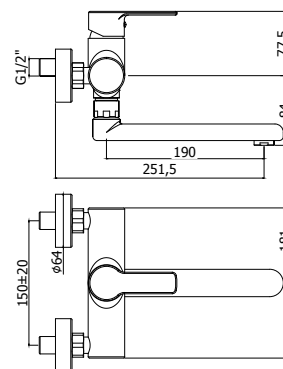

© RED 285CR

Miscelatore lavello monoforo con doccia estraibile (2 getti) e canna **tonda** orientabile

*One-hole sink mixer with pull-out hand-shower (two-spray) and **round** swivelling spout*

© RED 161CR