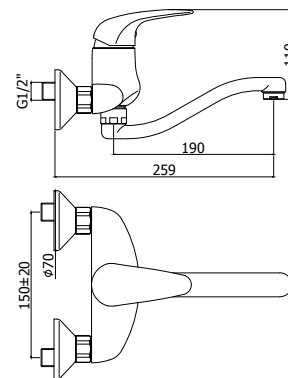

◎ **DU 161CR**

Miscelatore lavello a muro con canna **tubo** orientabile
*Wall sink mixer with swivelling **tube** spout*

**FINITURE
FINISHES**

CR - Finitura CROMO
CR - CHROME PLATED finish

CC - Finitura COLORE + CROMO
CC - COLOUR + CHROME finish

TF - Finitura TERRA DI FRANCIA + CROMO
TF - "TERRE DE FRANCE" + CHROME finish