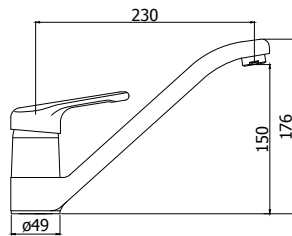

© NT 182CR

Miscelatore lavello monoforo con canna **fusa** orientabile
One-hole sink mixer with swivelling cast spout