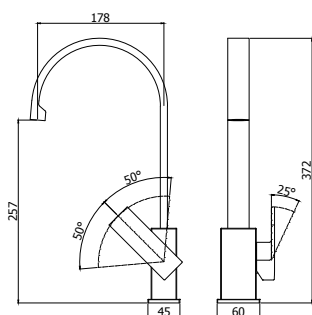

© EL 880CR

Miscelatore lavello monoforo con canna orientabile
One-hole sink mixer with swivelling spout