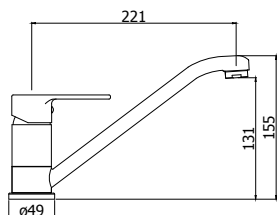

© RED 182TCR

Miscelatore lavello monoforo con canna orientabile

One-hole sink mixer with swivelling spout