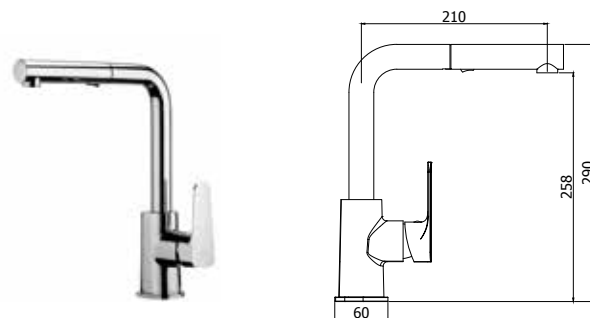

Miscelatore lavello monoforo con canna **piatta** orientabile
One-hole sink mixer with **flat** swivelling spout

© SY 181CR

Miscelatore lavello monoforo con canna **tonda** orientabile
One-hole sink mixer with **round** swivelling spout

© SY 180CR

© SY 185CR

Miscelatore lavello monoforo con doccia estraibile (monogetto) e canna tonda orientabile

One-hole sink mixer with pull-out hand-shower (single-spray) and round swivelling spout

© SY 285CR