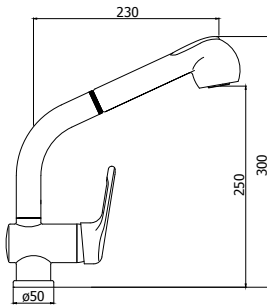

© **NT 185CR**

Miscelatore lavello con doccia estraibile (2 getti) e canna orientabile
One-hole sink mixer with pull-out hand-shower (two-spray) and swivelling spout