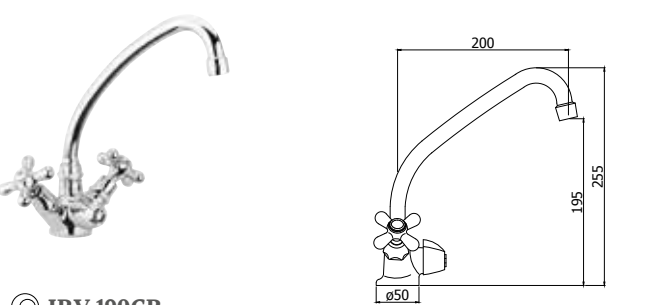

© IRV 190CR
Monoforo lavello 3 vie, con canna orientabile
One-hole sink mixer with cold + hot and 3rd water connection