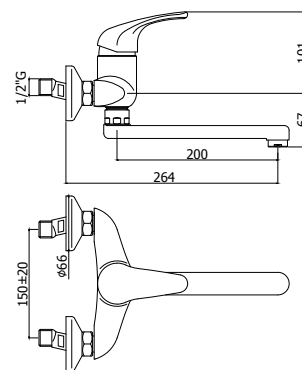

◎ **ND 161CR**

Miscelatore lavello a muro con canna **tubo** orientabile
*Wall sink mixer with swivelling **tube** spout*

**FINITURE
FINISHES**

CR - Finitura CROMO
CR - CHROME PLATED finish

CO - Finitura CROMO + GOLD finish
CO - CHROME PLATED + GOLD finish

CC - Finitura COLORE + CROMO
CC - COLOUR + CHROME finish

CG - Finitura COLORE + GOLD finish
CG - COLOUR + GOLD finish

TF - Finitura TERRA DI FRANCIA + CROMO
TF - "TERRE DE FRANCE" + CHROME finish