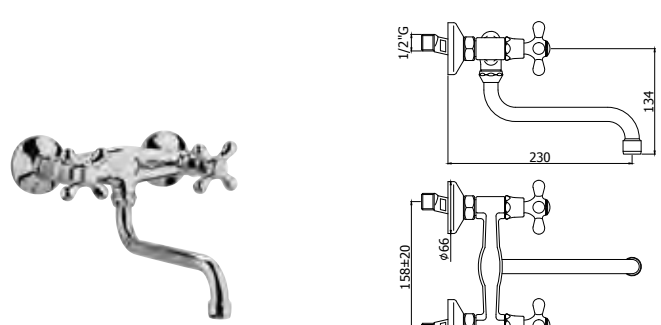

AG - Finitura ARGENTO
 AG - SILVER finish

BR - Finitura BRONZATO
 BR - BRONZE finish

RM - Finitura RAMATO
 RM - COPPER finish

© FME 181BR

© IRV 180CR
 Monoforo lavello con canna orientabile
 One-hole sink mixer with swivelling spout