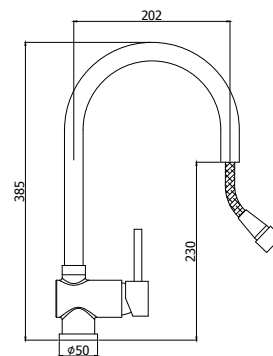

SK 180CR

Miscelatore lavello monoforo canna orientabile
One-hole sink mixer with swivelling spout

SK 185CR

Miscelatore lavello canna orientabile, con doccetta estraibile
One-hole sink mixer with swivelling spout and pull out spray