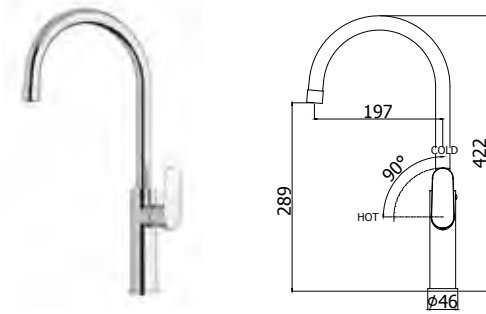

◎ CA 180CR

Miscelatore lavello monoforo alto con canna orientabile
Tall one-hole sink mixer with swivelling spout