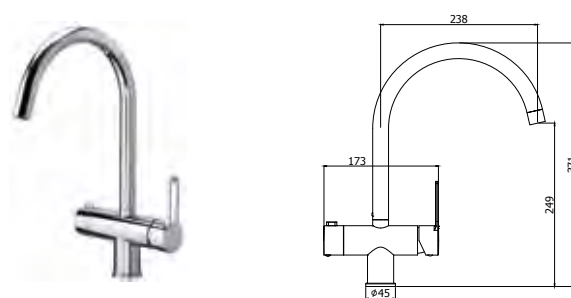

ringo-west

© RIN 180CR

© **RIN 180CR**

Miscelatore lavello monoforo alto con canna orientabile
Tall one-hole sink mixer with swivelling spout

© **RIN 185CR**

Miscelatore lavello monoforo alto con doccia estraibile (monogetto) e canna orientabile
Tall one-hole sink mixer with pull-out hand-shower (single-spray) and swivelling spout

© **RIN 285CR**

Miscelatore lavello monoforo con doccia estraibile (2 getti) e canna orientabile
One-hole sink mixer with pull-out hand-shower (two-spray) and swivelling spout

© **RIN 184CR**

Miscelatore lavello monoforo alto con canna orientabile e attacco lavastoviglie
Tall one-hole sink mixer with swivelling spout and dish-washer connection