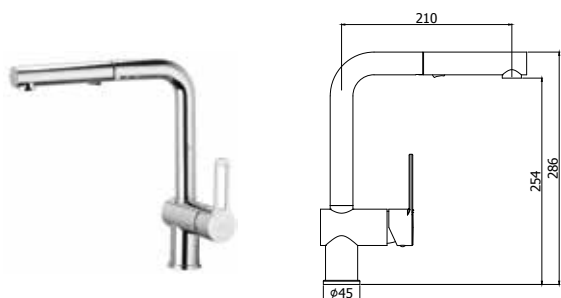

ringo-west

© RIN 180CR

© **RIN 180CR**

Miscelatore lavello monoforo alto con canna orientabile
Tall one-hole sink mixer with swivelling spout

© **RIN 185CR**

Miscelatore lavello monoforo alto con doccia estraibile (monogetto) e canna orientabile
Tall one-hole sink mixer with pull-out hand-shower (single-spray) and swivelling spout

© **RIN 285CR**

Miscelatore lavello monoforo con doccia estraibile (2 getti) e canna orientabile
One-hole sink mixer with pull-out hand-shower (two-spray) and swivelling spout

© **RIN 184CR**

Miscelatore lavello monoforo alto con canna orientabile e attacco lavastoviglie
Tall one-hole sink mixer with swivelling spout and dish-washer connection