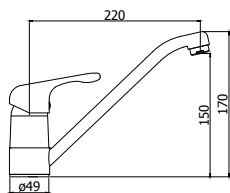

☉ **DE 182TCR**

Miscelatore lavello monoforo con canna **tubo** orientabile
*One-hole sink mixer with **tube** swivelling spout*