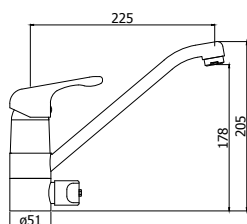

☉ **DE 184CR**

Miscelatore lavello monoforo con canna orientabile e attacco lavastoviglie
Tall one-hole sink mixer with swivelling spout and dish-washer machine connection