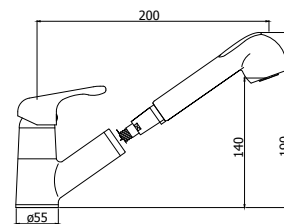

☉ **DE 183CR**

Miscelatore lavello con doccia estraibile (2 getti) e canna **tubo** orientabile
One-hole sink mixer with pull-out hand-shower (two-spray) and swivelling spout