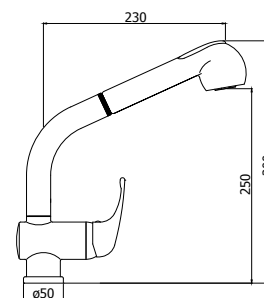

☉ **DE 182TCR**

Miscelatore lavello monoforo con canna **tubo** orientabile
*One-hole sink mixer with **tube** swivelling spout*

☉ **DE 183CR**

Miscelatore lavello con doccia estraibile (2 getti) e canna **tubo** orientabile
One-hole sink mixer with pull-out hand-shower (two-spray) and swivelling spout

☉ **DE 184CR**

Miscelatore lavello monoforo con canna orientabile e attacco lavastoviglie
Tall one-hole sink mixer with swivelling spout and dish-washer machine connection

☉ **DE 185CR**

Miscelatore lavello con doccia estraibile (2 getti) e canna orientabile
One-hole sink mixer with pull-out hand-shower (two-spray) and swivelling spout