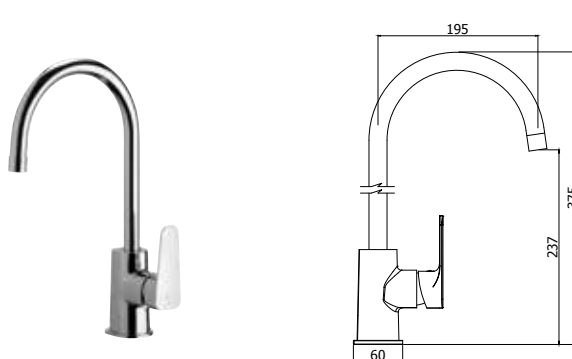

Miscelatore lavello monoforo con canna **piatta** orientabile
One-hole sink mixer with **flat** swivelling spout

© SY 181CR

Miscelatore lavello monoforo con canna **tonda** orientabile
One-hole sink mixer with **round** swivelling spout