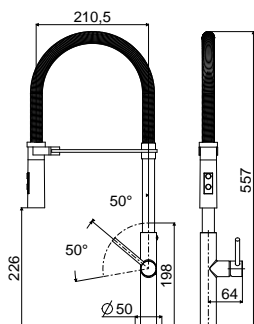

* Supporto doccia con magneti
* Hand-shower bracket with magnets

FINITURE FINISHES

CR - Finitura CROMO
CR - CHROME PLATED finish

* CRNO - Cromo + molla nero opaco
* CRNO - Chrome + matt black spring