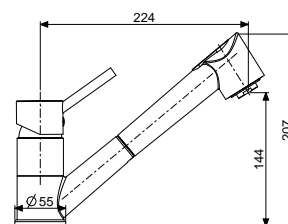

© **BI 183CR-RED**

Miscelatore lavello monoforo con doccia estraibile (2 getti) e canna orientabile
One-hole sink mixer with pull-out hand-shower (two-spray) and swivelling spout