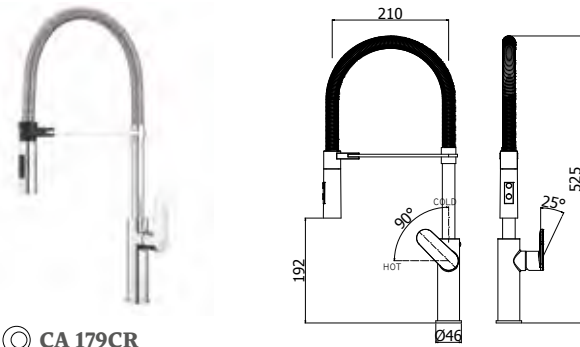

FINITURE FINISHES

CR - Finitura CROMO

CR - CHROME PLATED finish

candy

◎ CA 180CR

Miscelatore lavello monoforo alto con canna orientabile
Tall one-hole sink mixer with swivelling spout

◎ CA 181CR

Miscelatore lavello monoforo con canna orientabile
One-hole sink mixer with swivelling spout