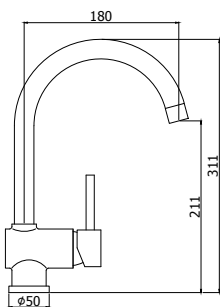

SK 180CR

Miscelatore lavello monoforo canna orientabile
One-hole sink mixer with swivelling spout