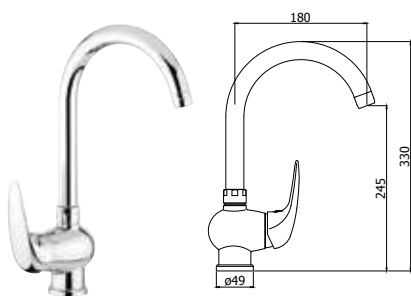

© DU 180CR

Miscelatore lavello monoforo con
canna **tubo** orientabile
*One-hole sink mixer with **tube** swivelling spout*