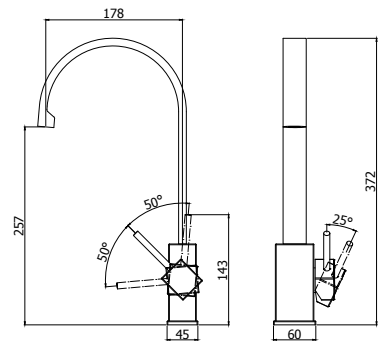

© EF 179CR

© LEA 176CR

© LEA 176CR

Miscelatore lavello "PROFESSIONAL" con doccetta getto fisso
One-hole "PROFESSIONAL" sink mixer, single mode hand-shower

© LEA 880CR

Miscelatore lavello monoforo canna piatta orientabile
One-hole sink mixer with rectangular swivelling spout