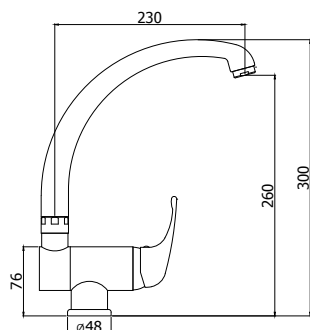

☉ **DE 189CR**

Miscelatore lavello laterale canna reclinabile sotto finestra
One-hole sink mixer below window