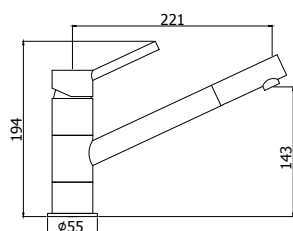

© **BI 182CR**

Miscelatore lavello canna orientabile
One-hole sink mixer swivelling spout