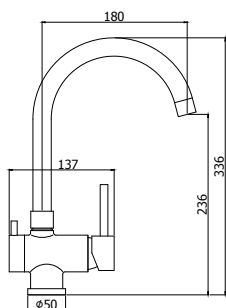

SK 180CR

Miscelatore lavello monoforo canna orientabile
One-hole sink mixer with swivelling spout

SK 185CR

Miscelatore lavello canna orientabile, con doccetta estraibile
One-hole sink mixer with swivelling spout and pull out spray