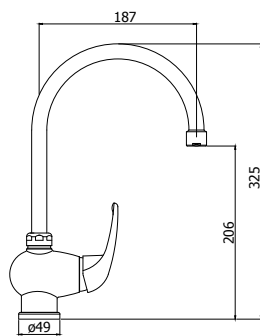

PI 180CR

Miscelatore lavello monoforo con canna **tubo** orientabile
*One-hole sink mixer with **tube** swivelling spout*