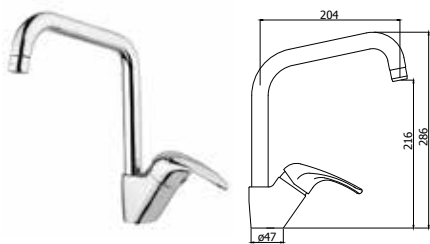

nettuno due

© ND 180CR

Miscelatore lavello monoforo con
canna **tubo** orientabile

*One-hole sink mixer with **tube** swivelling spout*