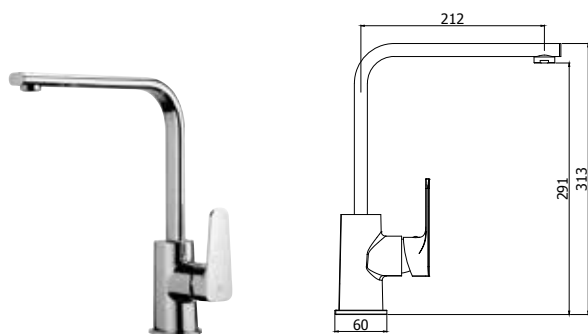

© SY 180CR

Miscelatore lavello monoforo con canna **piatta** orientabile
One-hole sink mixer with **flat** swivelling spout