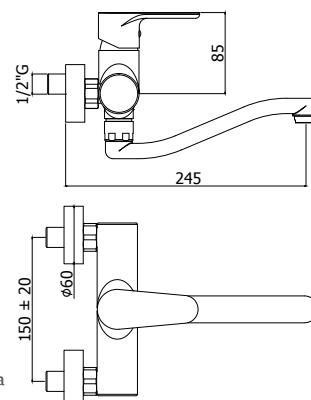

© GR 161CR

Miscelatore lavello a muro con canna **tubo** orientabile

Wall sink mixer with swivelling **tube** spout