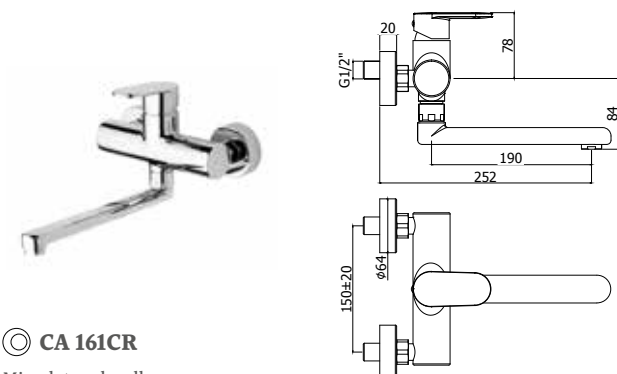

◎ CA 161CR

Miscelatore lavello a muro con canna orientabile
Wall sink mixer with swivelling spout