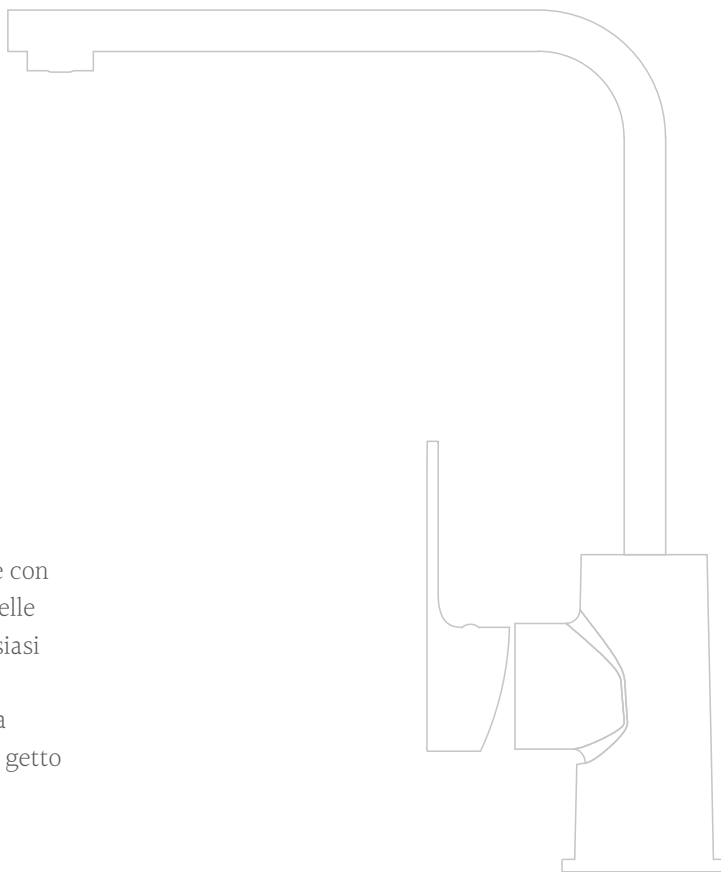

Sly

ASTUZIA

Con le sue linee smussate e morbide la serie SLY si inserisce con eleganza in qualsiasi ambiente cucina. La perfetta fusione delle forme gli permette di sposarsi con qualsiasi stile e con qualsiasi esigenza, senza tralasciare l'ambiente.

La serie SLY presenta anche una ricca gamma di rubinetti da cucina con Canna Piatta, Canna Tonda, Doccetta Estraibile a getto fisso e a due getti.

SLYNESS

With its smooth and soft lines SLY series fits elegantly into any kitchen environment. The perfect fusion of forms allows this range to combine with any style and need, without neglecting the environment.

SLY series also presents a wide range of kitchen taps with flat spout, round spout, pull-out hand-shower with fixed or with two sprays.

FINITURE FINISHES

CR - Finitura CROMO
CR - CHROME PLATED finish