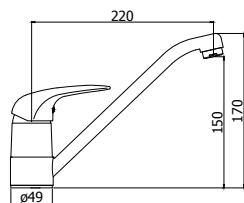

◎ **DU 182TCR**

Miscelatore lavello monoforo con canna **tubo** orientabile
*One-hole sink mixer with **tube** swivelling spout*