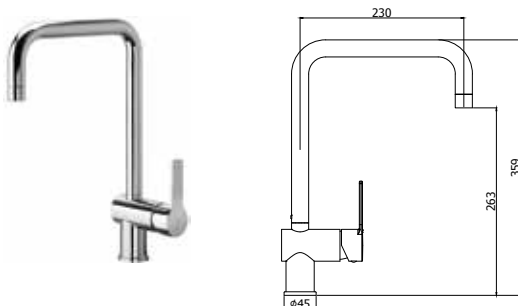

ringo-west

© RIN 180CR

© **RIN 180CR**

Miscelatore lavello monoforo alto con canna orientabile
Tall one-hole sink mixer with swivelling spout

© **RIN 185CR**

Miscelatore lavello monoforo alto con doccia estraibile (monogetto) e canna orientabile
Tall one-hole sink mixer with pull-out hand-shower (single-spray) and swivelling spout

© **RIN 285CR**

Miscelatore lavello monoforo con doccia estraibile (2 getti) e canna orientabile
One-hole sink mixer with pull-out hand-shower (two-spray) and swivelling spout

© **RIN 184CR**

Miscelatore lavello monoforo alto con canna orientabile e attacco lavastoviglie
Tall one-hole sink mixer with swivelling spout and dish-washer connection