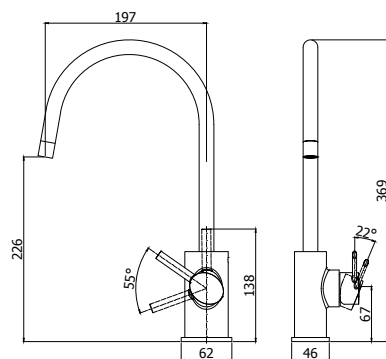

berry

ARMONIA

La morbidezza e la semplicità della sua forma ovale fanno della serie BERRY un elemento in grado di caratterizzare la cucina con discrezione. L'armonia della forma crea armonia con l'ambiente circostante.

HARMONY

The softness and simplicity of its oval shape make the series BERRY an element able of characterizing the kitchen with discretion. The harmony of form creates harmony with the surrounding environment.

FINITURE FINISHES

CR - Finitura CROMO
CR - CHROME PLATED finish

AC - Finitura ACCIAIO
AC - STEEL finish