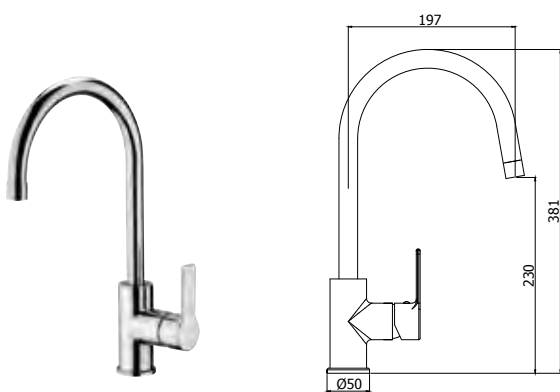

© RED 180CR

Miscelatore lavello monoforo con canna orientabile
One-hole sink mixer with swivelling spout