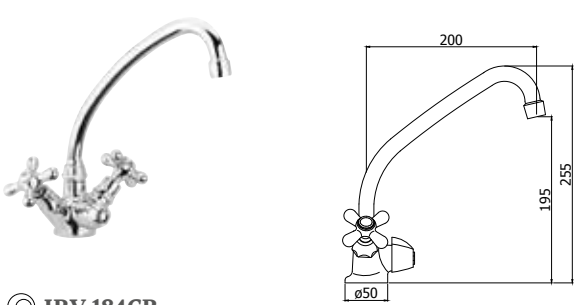

© IRV 184CR
Monoforo lavello con canna orientabile e attacco lavastoviglie
One-hole sink mixer with swivelling spout and dish-washer machine connection