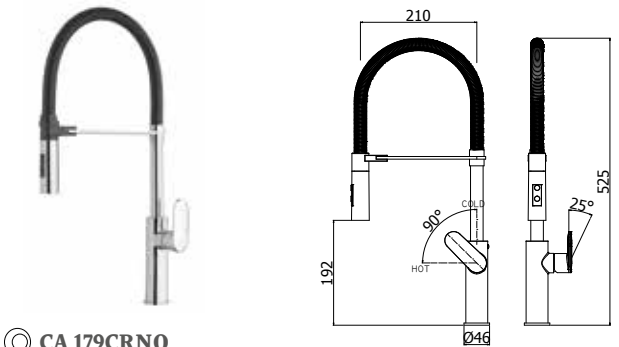

◎ CA 179CRNO

Miscelatore lavello "Professional" con doccia estraibile (2 getti) e canna orientabile
One-hole "Professional" sink mixer with pull-out hand-shower (two-spray) and swivelling spout

* CRNO - Cromo + molla nero opaco
* CRNO - Chrome + matt black spring