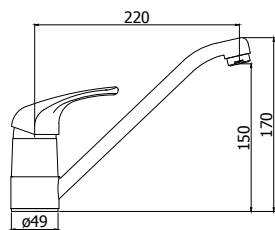

© ND 181CR

Miscelatore lavello monoforo con
canna **tubo** orientabile

*One-hole sink mixer with **tube** swivelling spout*

© ND 182CR

Miscelatore lavello monoforo canna **fusa** orientabile

*One-hole sink mixer with swivelling **cast** spout*