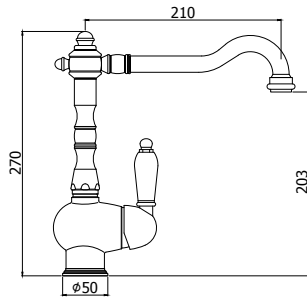

© **FME 181CR**
Miscelatore monforo lavello
One-hole single lever mixer for sink

**FINITURE
FINISHES**

CR - Finitura CROMO
CR - CHROME PLATED finish

CO - Finitura CROMO + GOLD finish
CO - CHROME PLATED + GOLD finish

AG - Finitura ARGENTO
AG - SILVER finish

BR - Finitura BRONZATO
BR - BRONZE finish

RM - Finitura RAMATO
RM - COPPER finish