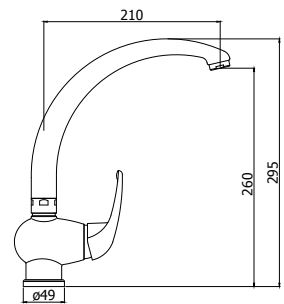

PI 181CR

Miscelatore lavello monoforo con canna **tubo** orientabile
*One-hole sink mixer with **tube** swivelling spout*