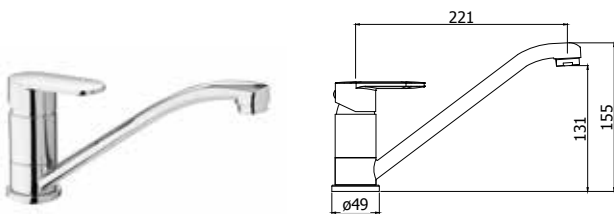

◎ CA 182TCR

Miscelatore lavello monoforo con canna orientabile
One-hole sink mixer with swivelling spout