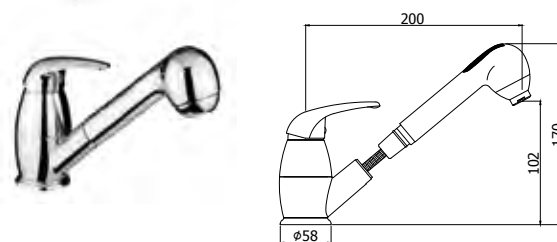

© **PI 183CR**

Miscelatore lavello con doccia estraibile (2 getti) e canna **tubo** orientabile
One-hole sink mixer with pull-out hand-shower (two-spray) and swivelling spout