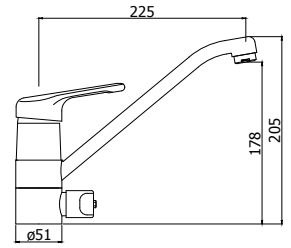

© NT 182TCR

Miscelatore lavello monoforo con canna **tubo** orientabile
One-hole sink mixer with tube swivelling spout

© **NT 183CR**

Miscelatore lavello con doccia estraibile (2 getti) e canna **tubo** orientabile
One-hole sink mixer with pull-out hand-shower (two-spray) and swivelling spout