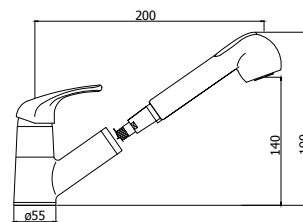

◎ **ND 183CR**

Miscelatore lavello con doccia estraibile (2 getti) e canna **tubo** orientabile
One-hole sink mixer with pull-out hand-shower (two-spray) and swivelling spout