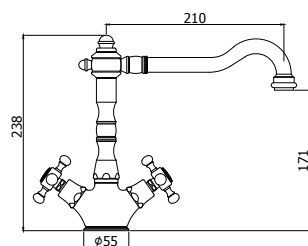

© FBLV 161CR