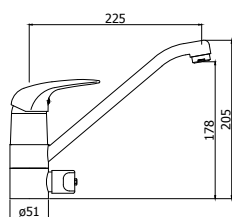

◎ **DU 183CR**

Miscelatore lavello con doccia estraibile (2 getti) e canna **tubo** orientabile
One-hole sink mixer with pull-out hand-shower (two-spray) and swivelling spout

◎ **DU 184CR**

Miscelatore lavello monoforo con canna orientabile e attacco lavastoviglie
Tall one-hole sink mixer with swivelling spout and dish-washer machine connection