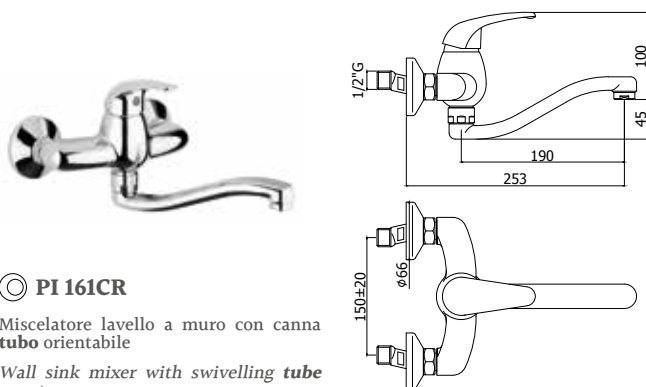

Miscelatore lavello monoforo con canna **tubo** orientabile
*One-hole sink mixer with **tube** swivelling spout*

PI 181CR

Miscelatore lavello monoforo con canna **tubo** orientabile
*One-hole sink mixer with **tube** swivelling spout*

© **PI 182CR**

Miscelatore lavello monoforo con canna **tubo** orientabile
*One-hole sink mixer with **tube** swivelling spout*

© **PI 183CR**

Miscelatore lavello con doccia estraibile (2 getti) e canna **tubo** orientabile
One-hole sink mixer with pull-out hand-shower (two-spray) and swivelling spout