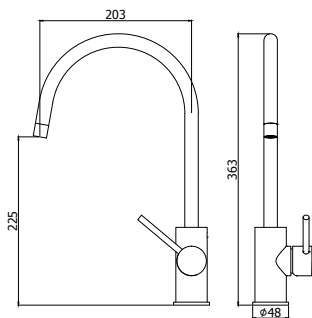

© **LIG 180CR**

Miscelatore lavello monoforo alto con canna orientabile
Tall one-hole sink mixer with swivelling spout