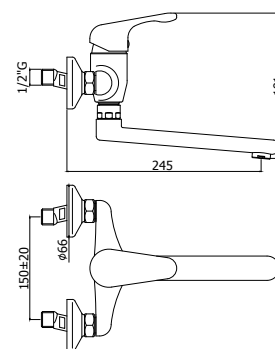

☉ **DE 161CR**

Miscelatore lavello a muro con canna **fusa** orientabile
Wall sink mixer with swivelling cast spout

**FINITURE
FINISHES**

CR - Finitura CROMO
CR - CHROME PLATED finish

CO - Finitura CROMO + GOLD finish
CO - CHROME PLATED + GOLD finish

CC - Finitura COLORE + CROMO
CC - COLOUR + CHROME finish

CG - Finitura COLORE + GOLD finish
CG - COLOUR + GOLD finish

GF - GOLD finish
GF - GOLD finish