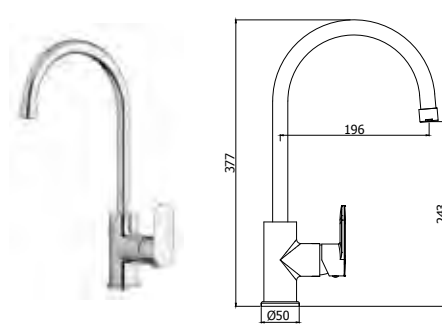

FINITURE FINISHES

CR - Finitura CROMO

CR - CHROME PLATED finish

candy

◎ CA 180CR

Miscelatore lavello monoforo alto con canna orientabile
Tall one-hole sink mixer with swivelling spout

◎ CA 181CR

Miscelatore lavello monoforo con canna orientabile
One-hole sink mixer with swivelling spout