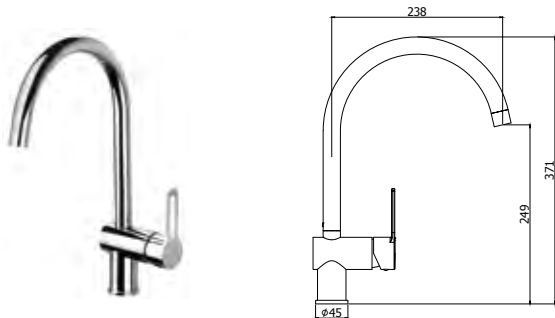

ringo-west

© RIN 180CR

© **RIN 180CR**

Miscelatore lavello monoforo alto con canna orientabile
Tall one-hole sink mixer with swivelling spout

© **RIN 185CR**

Miscelatore lavello monoforo alto con doccia estraibile (monogetto) e canna orientabile
Tall one-hole sink mixer with pull-out hand-shower (single-spray) and swivelling spout