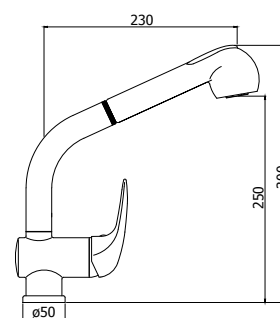

© DU 182CR

Miscelatore lavello monoforo canna **fusa** orientabile
*One-hole sink mixer with swivelling **cast** spout*

◎ **DU 182TCR**

Miscelatore lavello monoforo con canna **tubo** orientabile
*One-hole sink mixer with **tube** swivelling spout*

◎ **DU 183CR**

Miscelatore lavello con doccia estraibile (2 getti) e canna **tubo** orientabile
One-hole sink mixer with pull-out hand-shower (two-spray) and swivelling spout

◎ **DU 184CR**

Miscelatore lavello monoforo con canna orientabile e attacco lavastoviglie
Tall one-hole sink mixer with swivelling spout and dish-washer machine connection