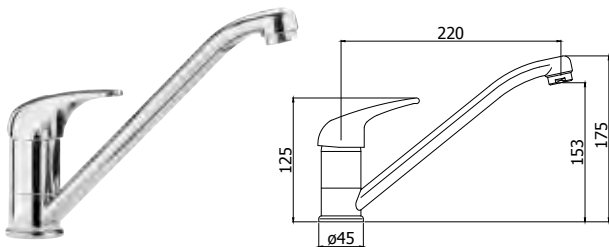

⊙ APM 182CR

Miscelatore lavello monoforo con canna **tubo** orientabile
*One-hole sink mixer with **tube** swivelling spout*

⊙ APM 183CR

Miscelatore lavello con doccia estraibile (2 getti) e canna **tubo** orientabile
One-hole sink mixer with pull-out hand-shower (two-spray) and swivelling spout