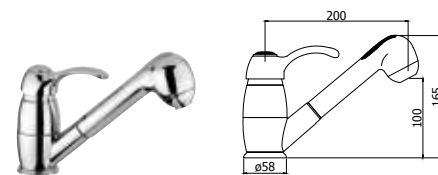

CHARM

Sinuosity of the body and softness in the lines: a sensuous faucet that fits with elegance as complement of the more classic and elegant furnishings. The series is available with 2 handle-versions: FLAVIA series with classic lever, GIORGIA series with nostalgic handle. Both the lines are available in the classic chrome finish and in the most elegant chrome/gold finish, bronze and copper versions. Giorgia series is also available with WHITE RAL handle cover-plate and rod.

© FA 181

Miscelatore lavello laterale canna alta orientabile
One-hole sink mixer high swivelling spout

© FA 182

Miscelatore lavello canna orientabile
One-hole sink mixer swivelling spout

© FA 183

Miscelatore lavello con doccia estraibile (2 getti) e canna orientabile
One-hole sink mixer with pull-out hand-shower (two-spray) and swivelling spout