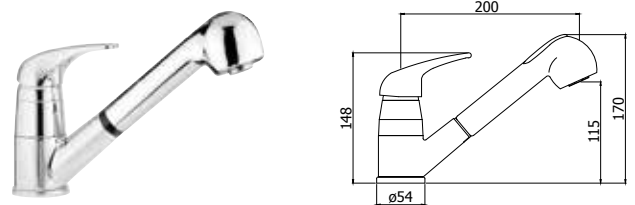

⊙ APM 182CR

Miscelatore lavello monoforo con canna **tubo** orientabile
*One-hole sink mixer with **tube** swivelling spout*

⊙ APM 183CR

Miscelatore lavello con doccia estraibile (2 getti) e canna **tubo** orientabile
One-hole sink mixer with pull-out hand-shower (two-spray) and swivelling spout