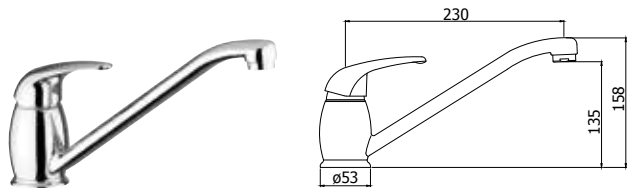

© **PI 182CR**

Miscelatore lavello monoforo con canna **tubo** orientabile
*One-hole sink mixer with **tube** swivelling spout*