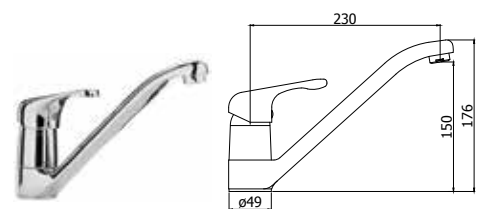

© DE 182CR

Miscelatore lavello monoforo canna **fusa** orientabile
*One-hole sink mixer with swivelling **cast** spout*