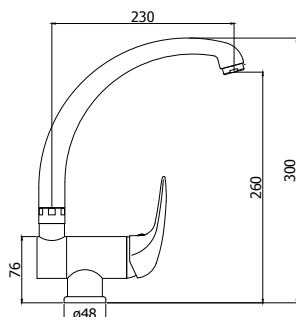

◎ **DU 189CR**

Miscelatore lavello laterale canna reclinabile sotto finestra
One-hole sink mixer below window