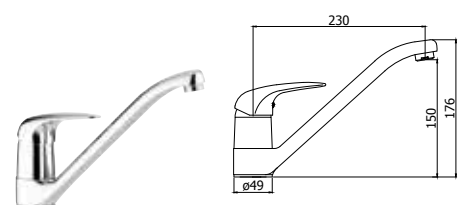

© DU 182CR

Miscelatore lavello monoforo canna **fusa** orientabile
*One-hole sink mixer with swivelling **cast** spout*

◎ **DU 182TCR**

Miscelatore lavello monoforo con canna **tubo** orientabile
*One-hole sink mixer with **tube** swivelling spout*