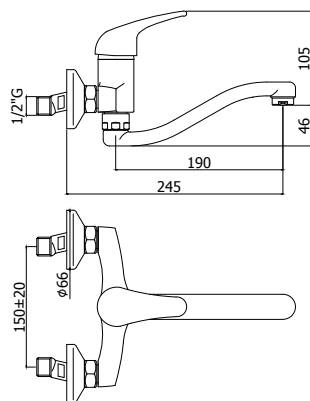

© **APM 161CR**

Miscelatore lavello a muro con canna **tubo** orientabile
*Wall sink mixer with swivelling **tube** spout*

FINITURE
FINISHES

CR - Finitura CROMO
CR - CHROME PLATED finish