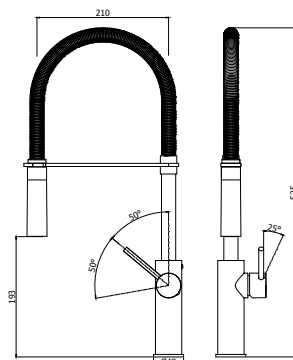

© **LIG 980CR**

Miscelatore lavello monoforo con canna 2 pieghe orientabile
Tall one-hole sink mixer with swivelling spout

© **LIG 179CR**

Miscelatore lavello "Professional" con doccia estraibile (2 getti) e canna orientabile
One-hole "Professional" sink mixer with pull-out hand-shower (two spray) and swivelling spout