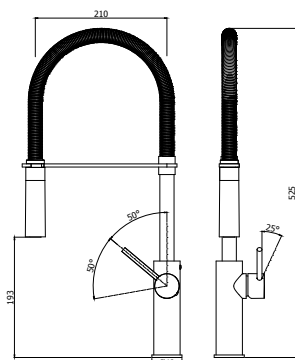

© **LIG 980CR**

Miscelatore lavello monoforo con canna 2 pieghe orientabile
Tall one-hole sink mixer with swivelling spout

© **LIG 179CR**

Miscelatore lavello "Professional" con doccia estraibile (2 getti) e canna orientabile
One-hole "Professional" sink mixer with pull-out hand-shower (two spray) and swivelling spout