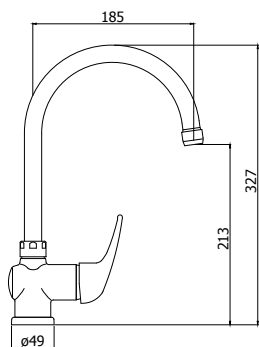

© **APM 180CR**

Miscelatore lavello monoforo con canna **tubo** orientabile
*One-hole sink mixer with **tube** swivelling spout*