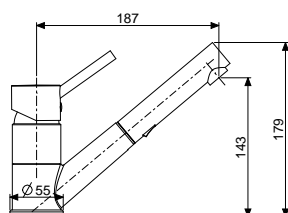

© BR 180CR

© **BI 182CR**

© **BI 182CR**

Miscelatore lavello canna orientabile
One-hole sink mixer swivelling spout

© **BI 188CR**

Miscelatore lavello alto canna orientabile
One-hole sink mixer high neck and swivelling spout